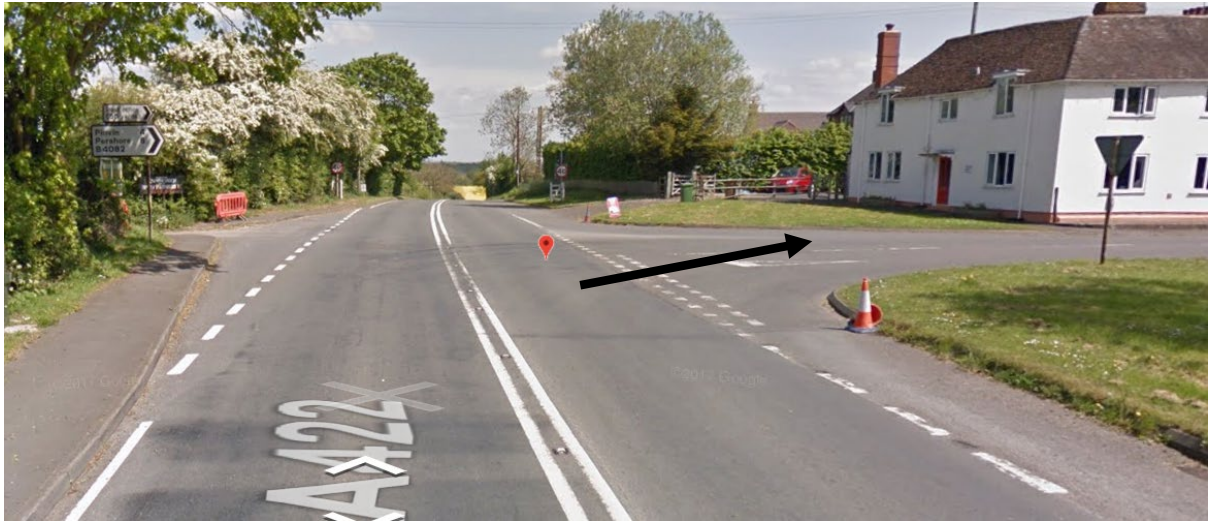

Directions to the GKCT Office

Address:

Unit 3 Coach House Yard,

Cowsden Hall Farm,

Cowsden,

Upton Snodsbury WR7 4NZ

Tel: 01905 885777

- Take the turning for Upton Snodsbury off the A422 on to the Pershore Road

- Travel down past the Post Office
- Keep travelling along the Pershore Road
- At this point take the right hand turn

Turn right

- Travel along this road

- Keep travelling along until you see a building in front of you